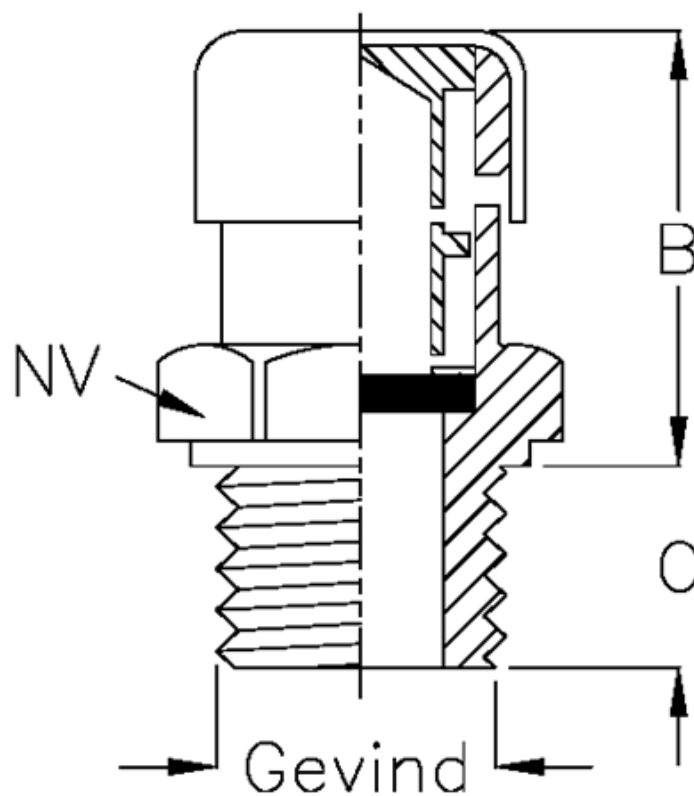

Article number: 21310657

Description: Breather plug with labyrinth/filter  
Type 31A M18x1,5

## Measures

B = 19

C = 9

NV = 22

Thread = M18x1,5